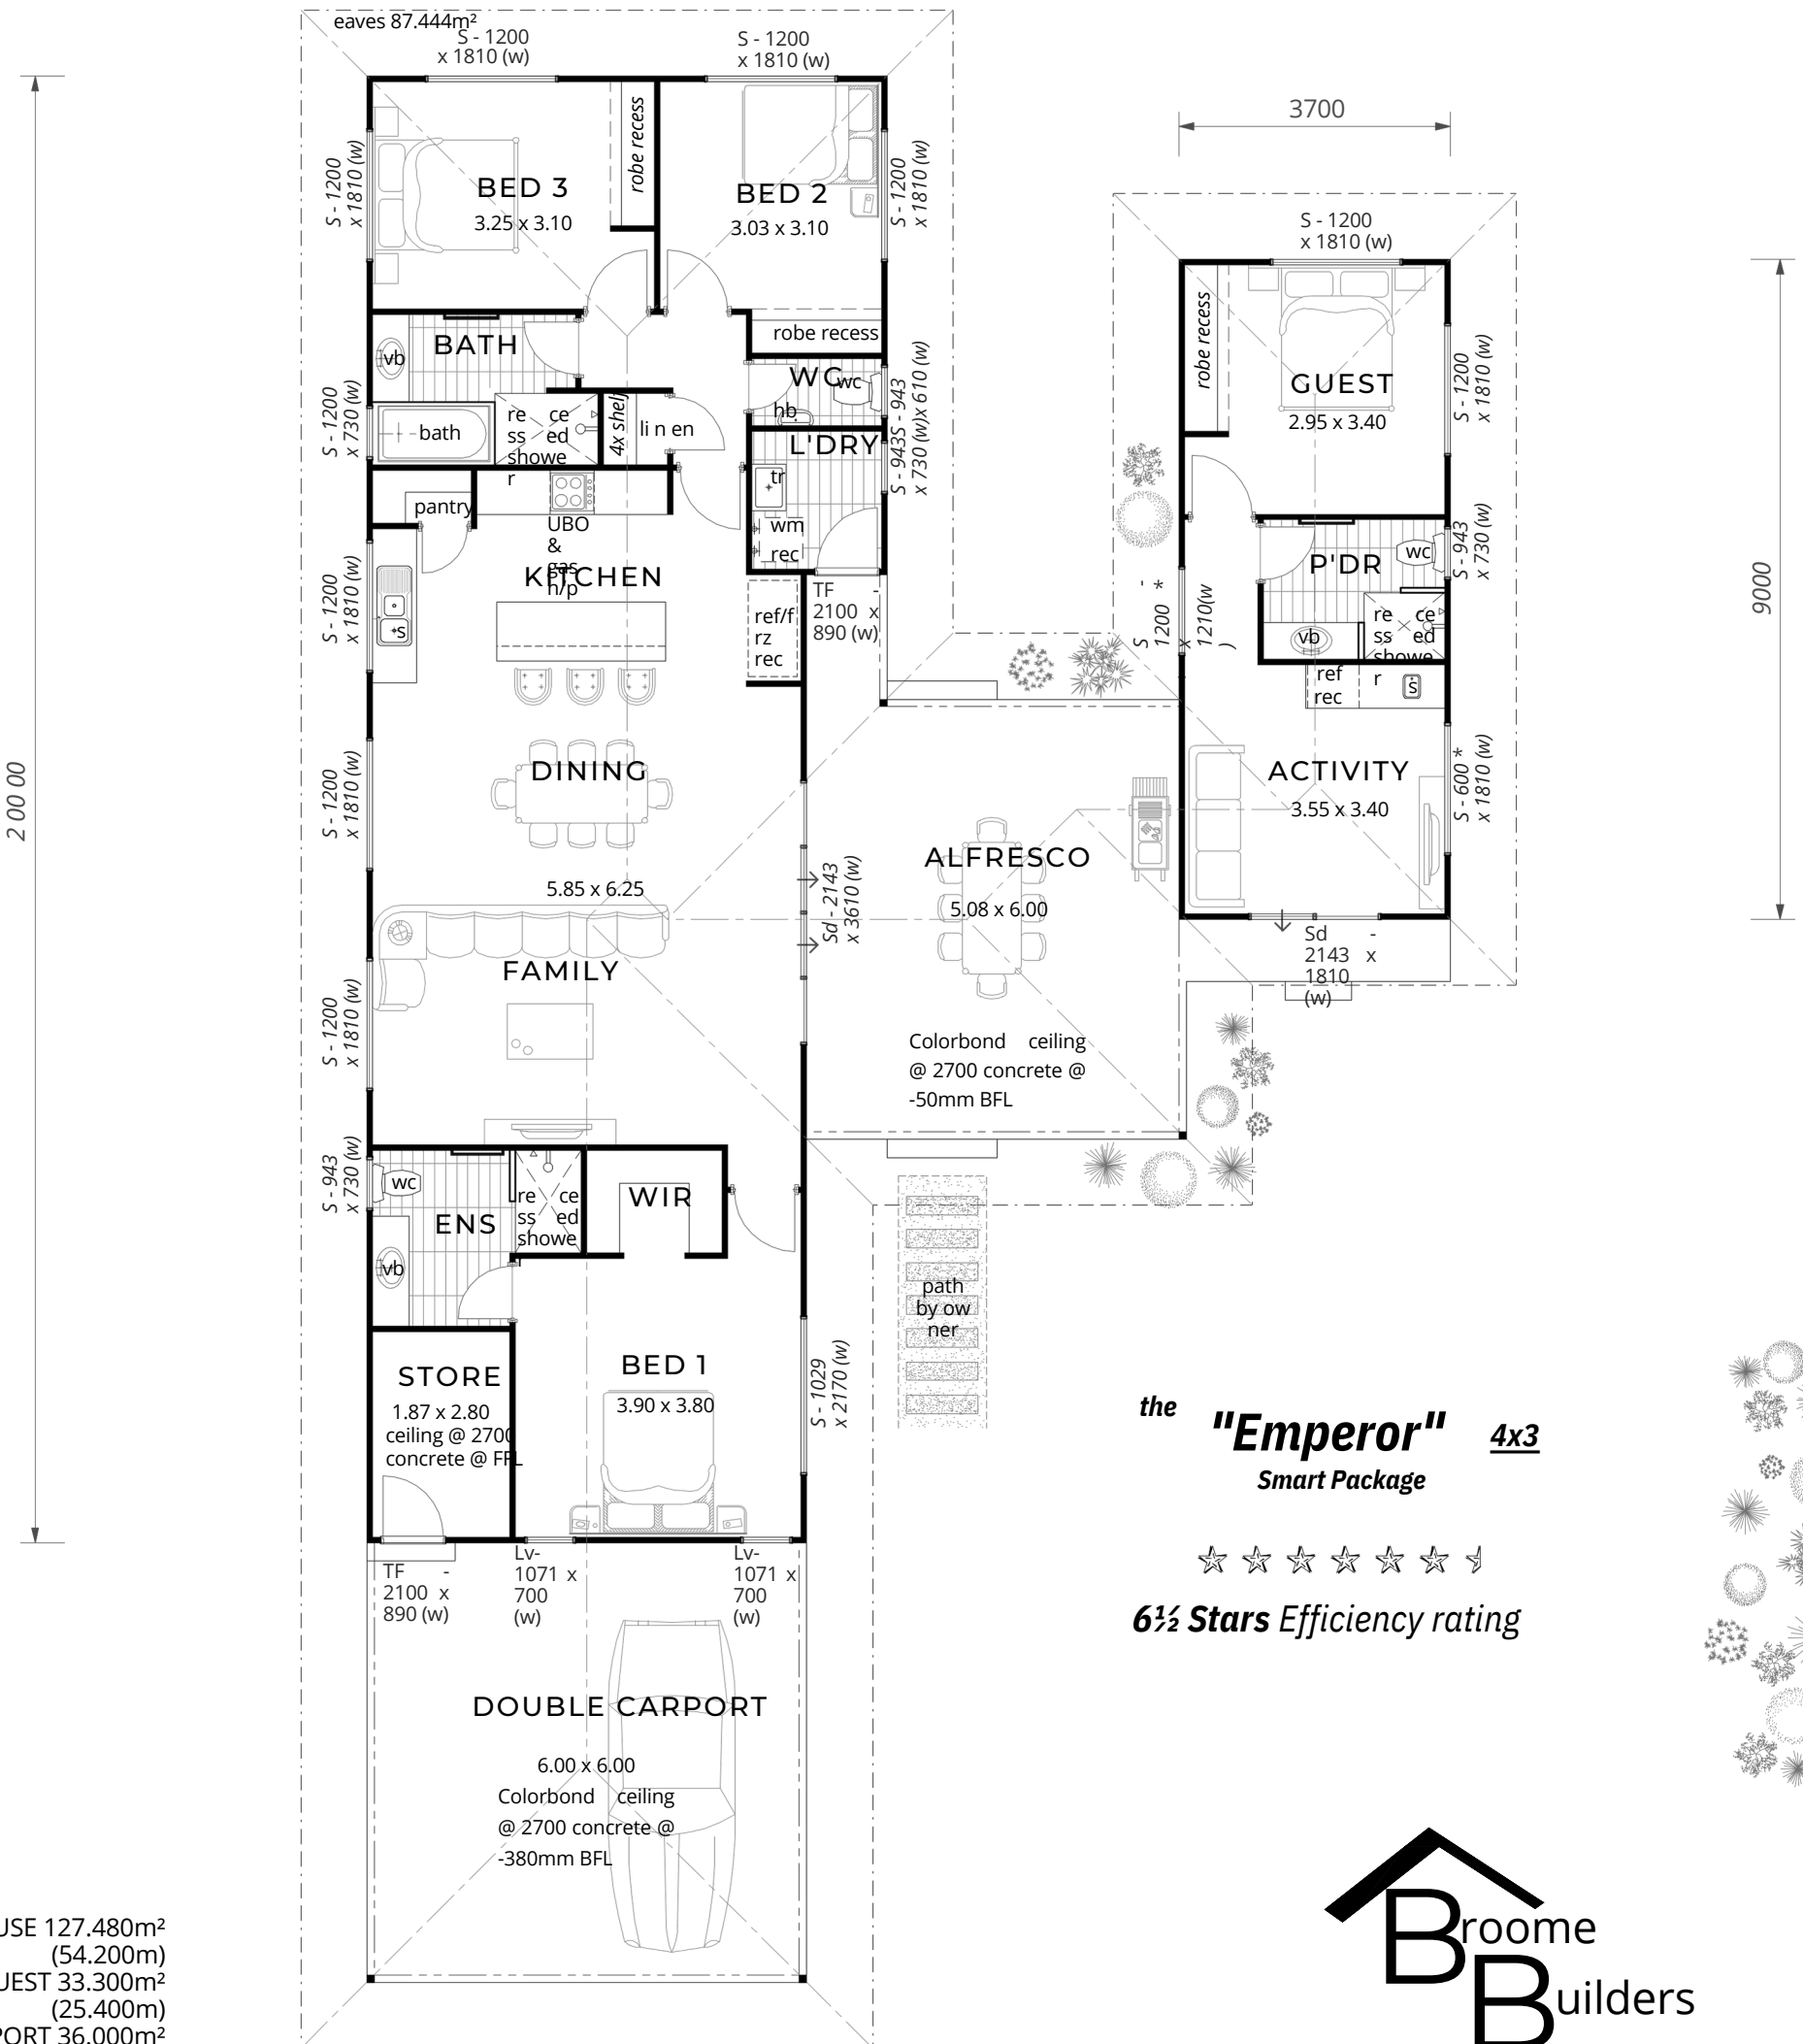

7100 3980

the **"Emperor"** 4x3
Smart Package

☆☆☆☆☆
6½ Stars Efficiency rating

HOUSE 127.480m²
(54.200m)
GUEST 33.300m²
(25.400m)
CARPORT 36.000m²
ALFRESCO 35.710m²
TOTAL AREA 232.490m²

ROOF 316.874m² (100.760m)