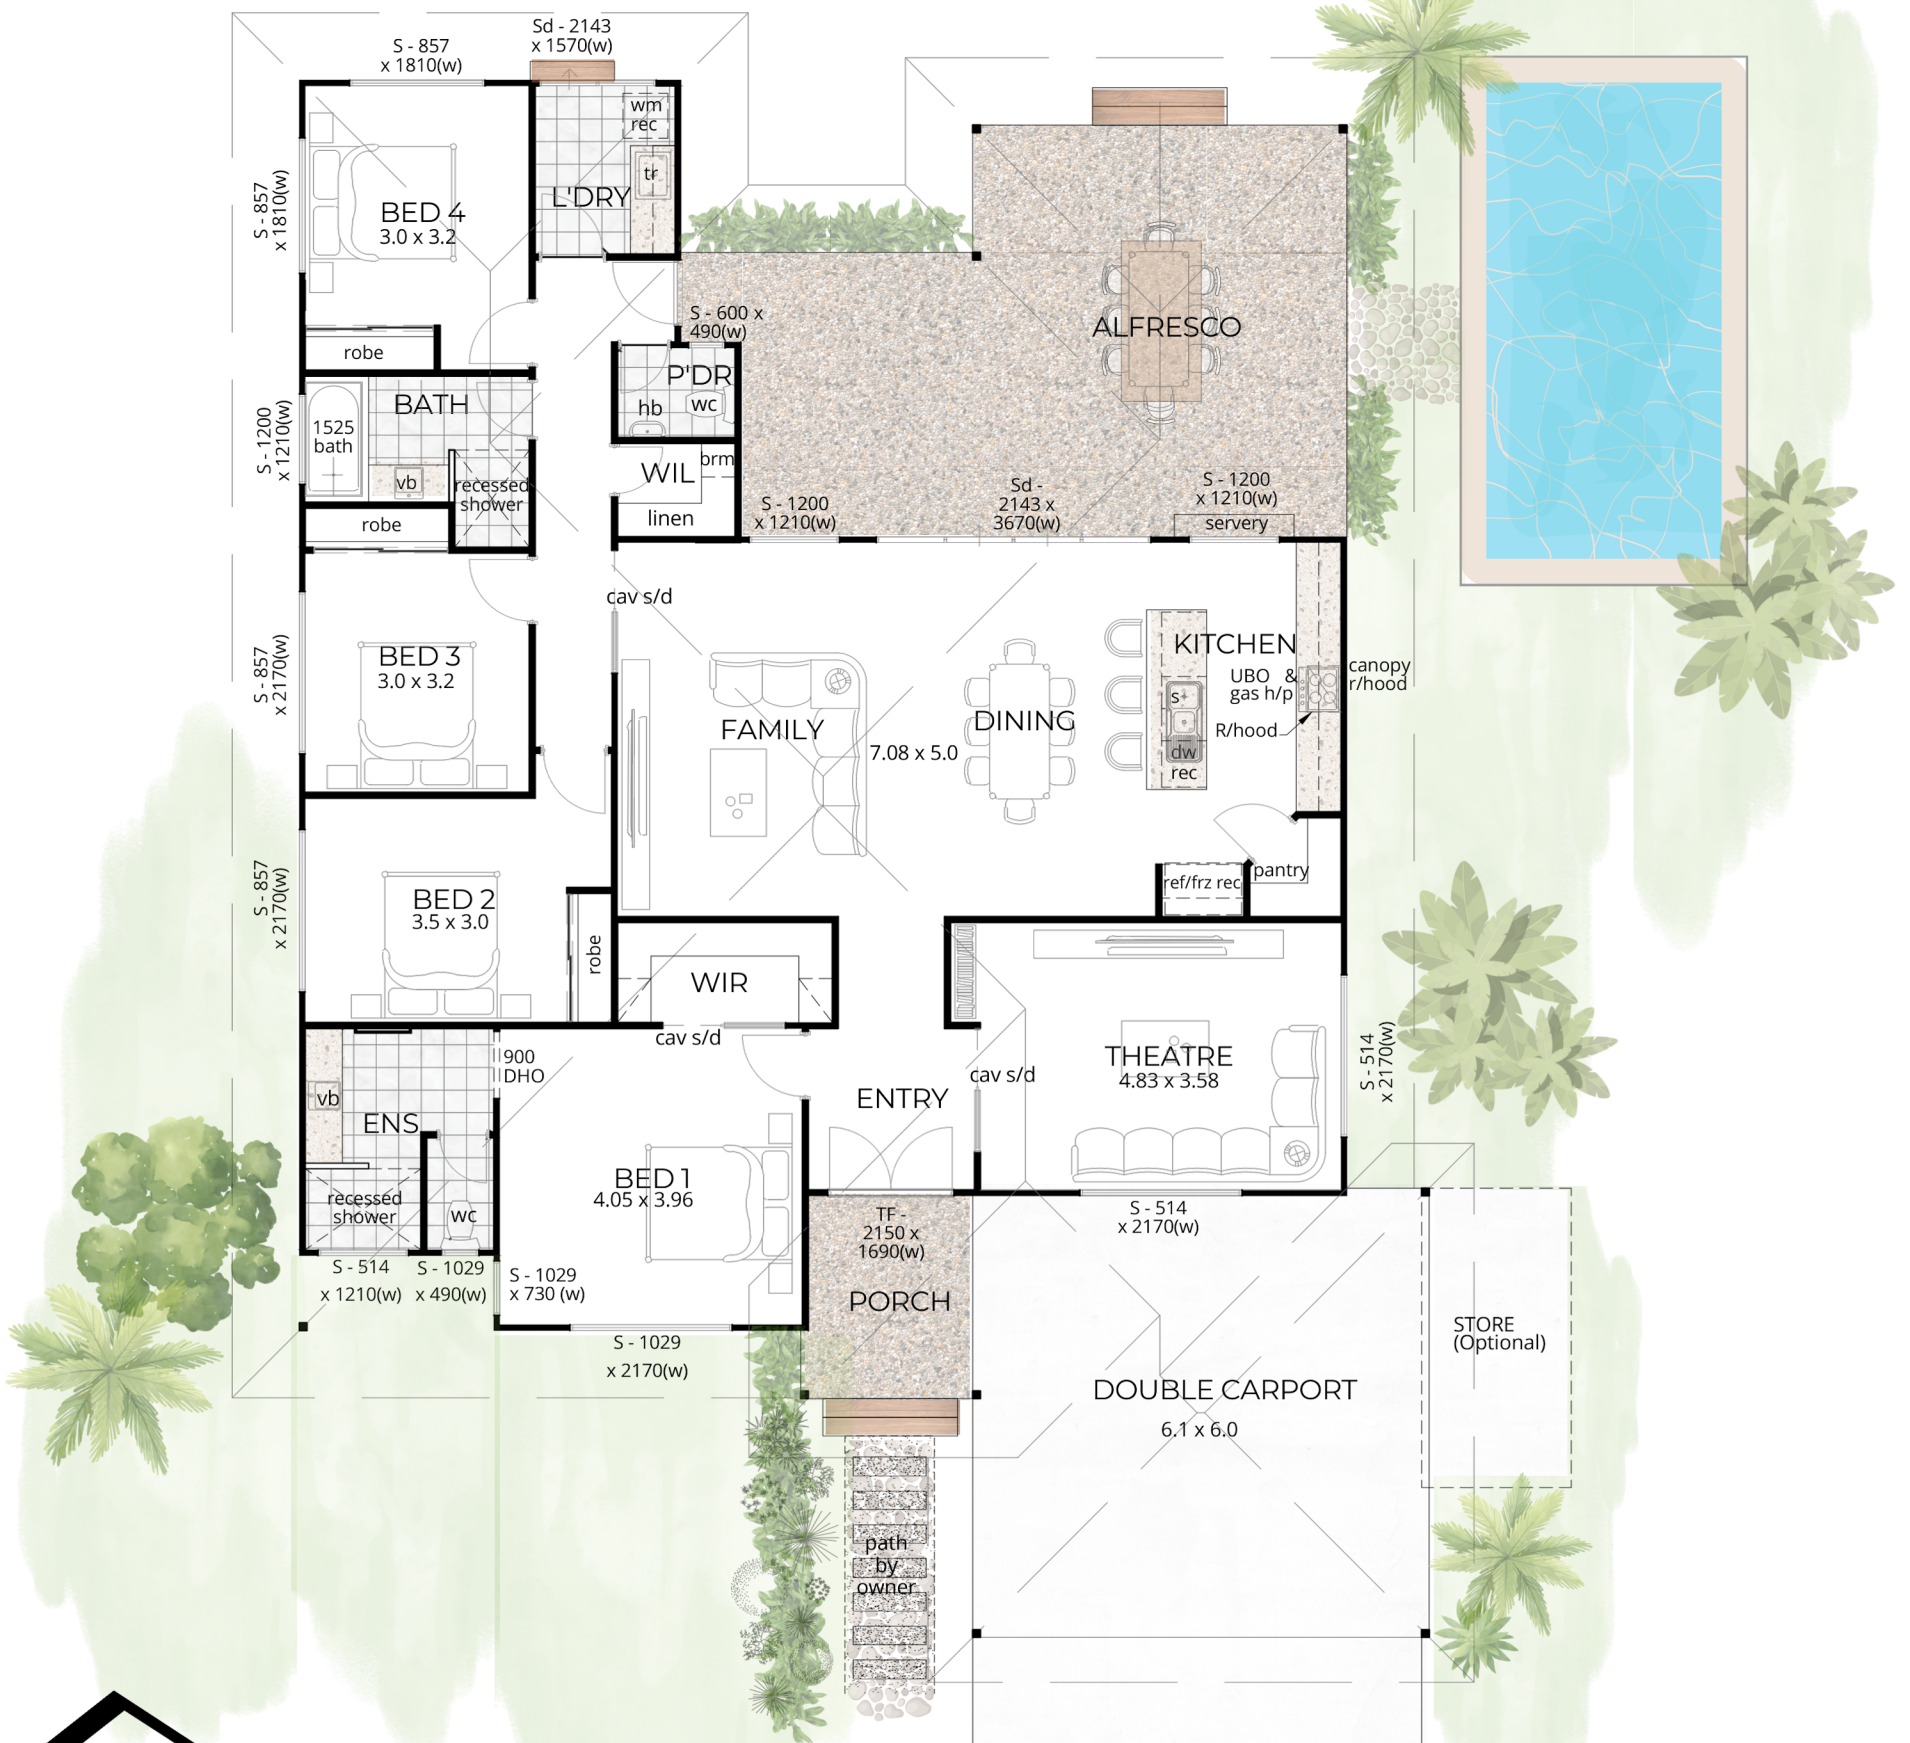

THE NICOLAI

4 X 2

Broome Builders
 Ph 9192 3498
builder@broomebuilders.com
 Furniture, Finishings & Landscaping for display & suggestive purposes only.
 This Design remains the property of Broome Builders

SITE / FLOOR PLAN
 SCALE 1:100

FLOOR AREAS
 MAIN RESIDENCE 166.03 m² (61.40 m)
 ALFRESCO 40.24 m²
 PORCH 6.59 m²
 CARPORT 35.70 m²
 TOTAL 248.57 m²
 ROOF 317 m²