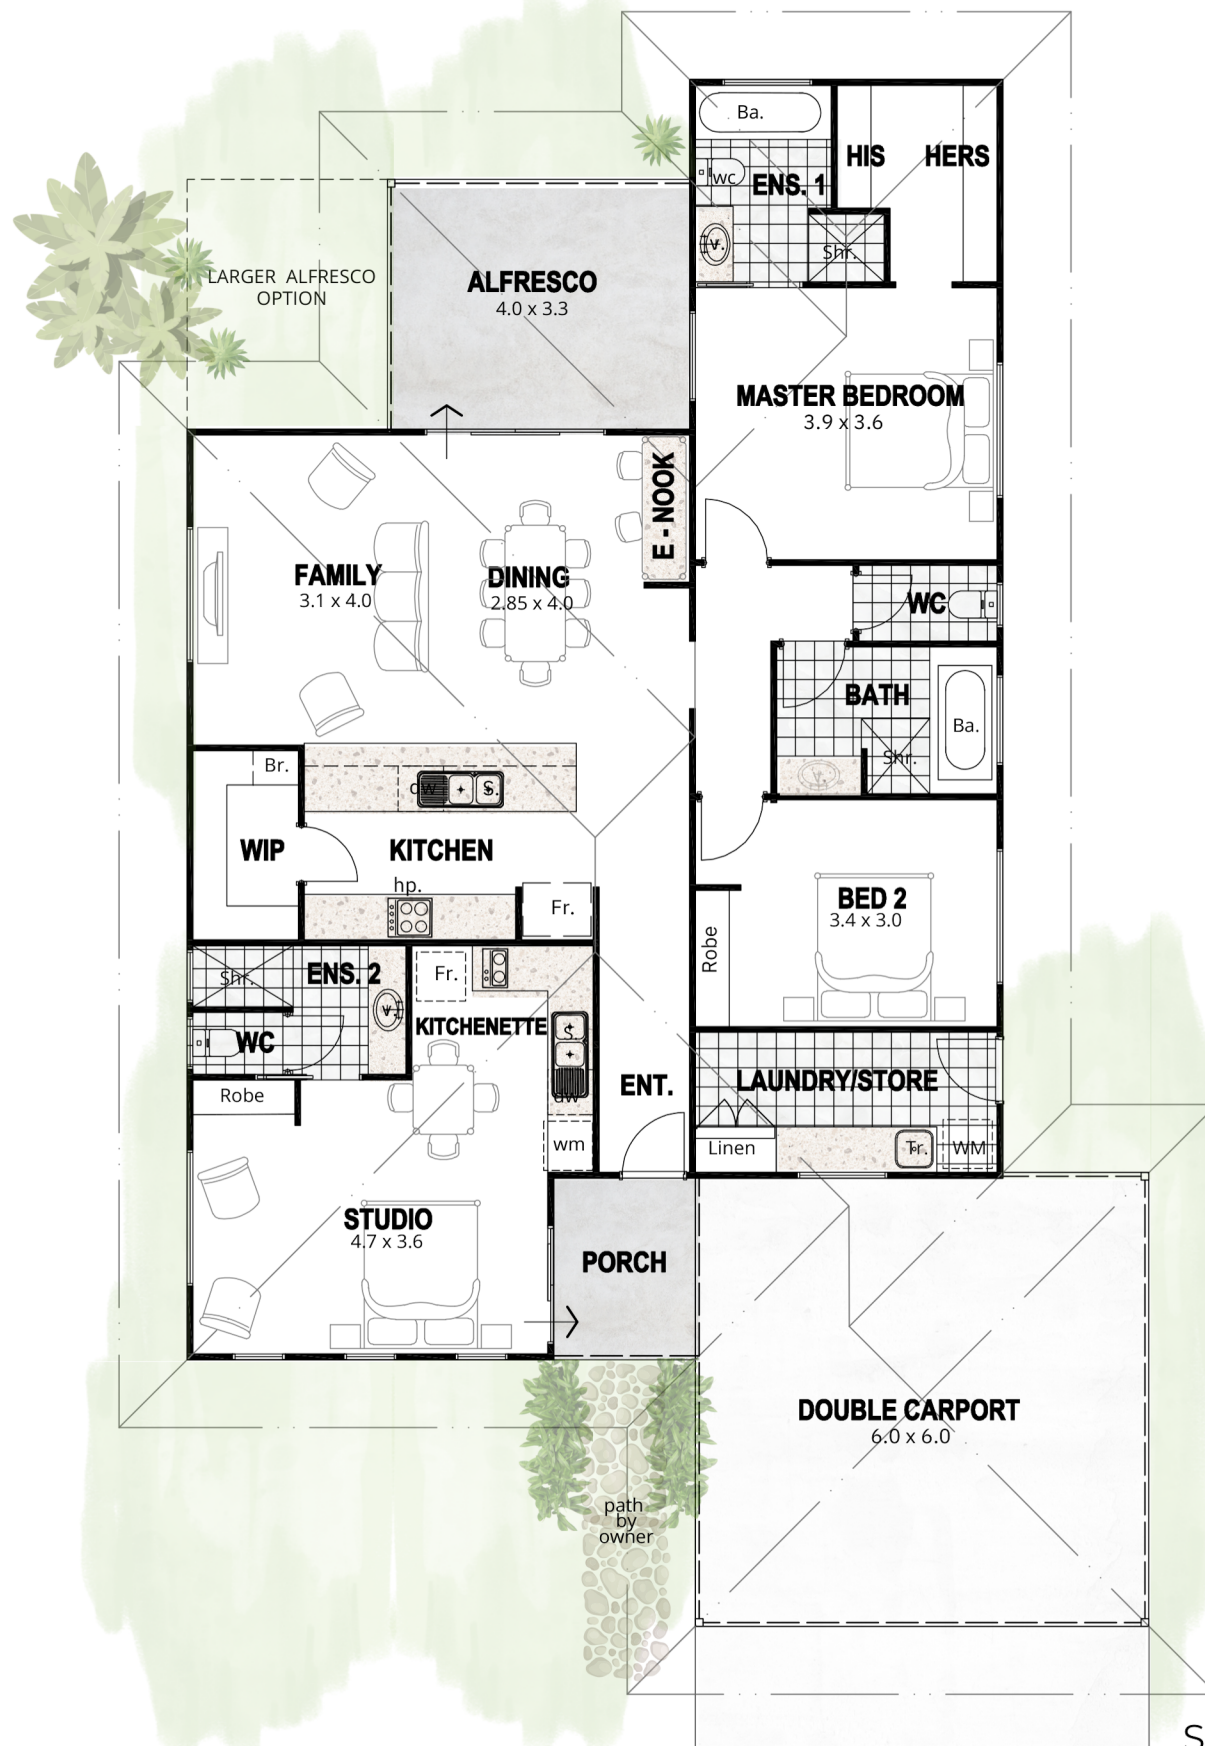

THE LOTUS

3 X 3

Broome Builders
 Ph 9192 3498
builder@broomebuilders.com

Furniture, Finishings & Landscaping for display & suggestive purposes only.
 This Design remains the property of Broome Builders

SITE / FLOOR PLAN

SCALE 1:100

FLOOR AREAS	
MAIN RESIDENCE	137.64m ² (55.43 m)
ALFRESCO	13.21 m ²
PORCH	4.50 m ²
CARPORT	35.69 m ²
TOTAL	191.04 m²
ROOF	254.02 m ²